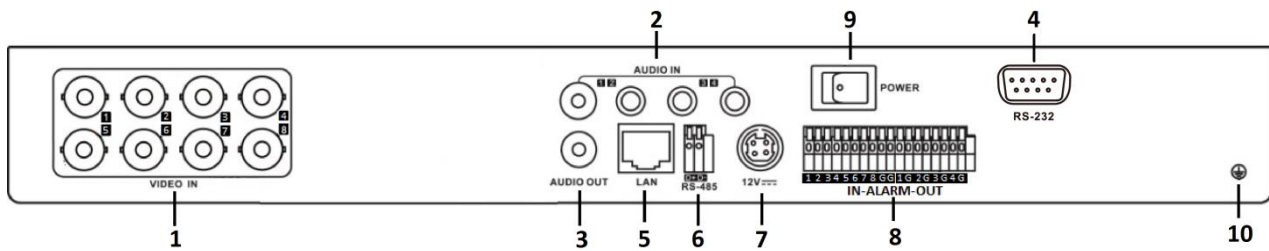

Physical Interfaces

NOTE

The rear panel of DS-6704/6716HUHI-K provides 4/16 video input interfaces.

Index	Description	Index	Description
1	VIDEO IN	6	RS-485 Serial Interface
2	AUDIO IN, RCA Connector	7	12 VDC Power Input
3	AUDIO OUT, RCA Connector	8	Alarm In/Out
4	RS-232 Serial Interface	9	Power Switch
5	LAN Network Interface	10	GND